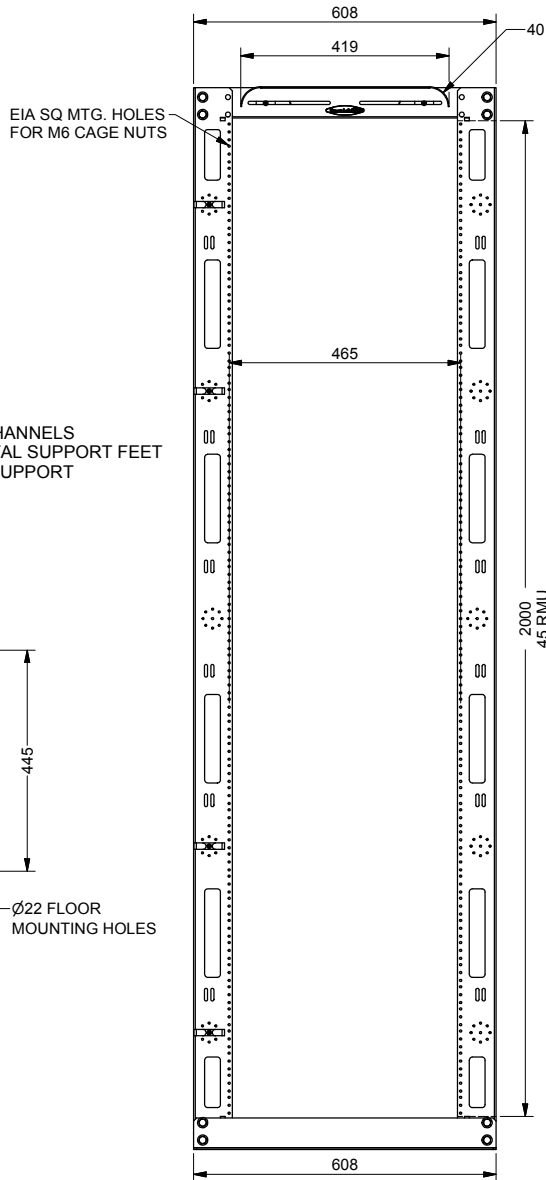

CMR-45U - Cable Management Rack

CONSTRUCTION:

- BOLT TOGETHER ASSEMBLY
- SHIPS UNASSEMBLED AS FLAT KIT
- 2.5mm THK. C.R.S. VERTICAL RAIL CHANNELS
- 3mm THK. C.R.S. BOTTOM HORIZONTAL SUPPORT FEET
- 2mm THK. C.R.S. TOP HORIZONTAL SUPPORT